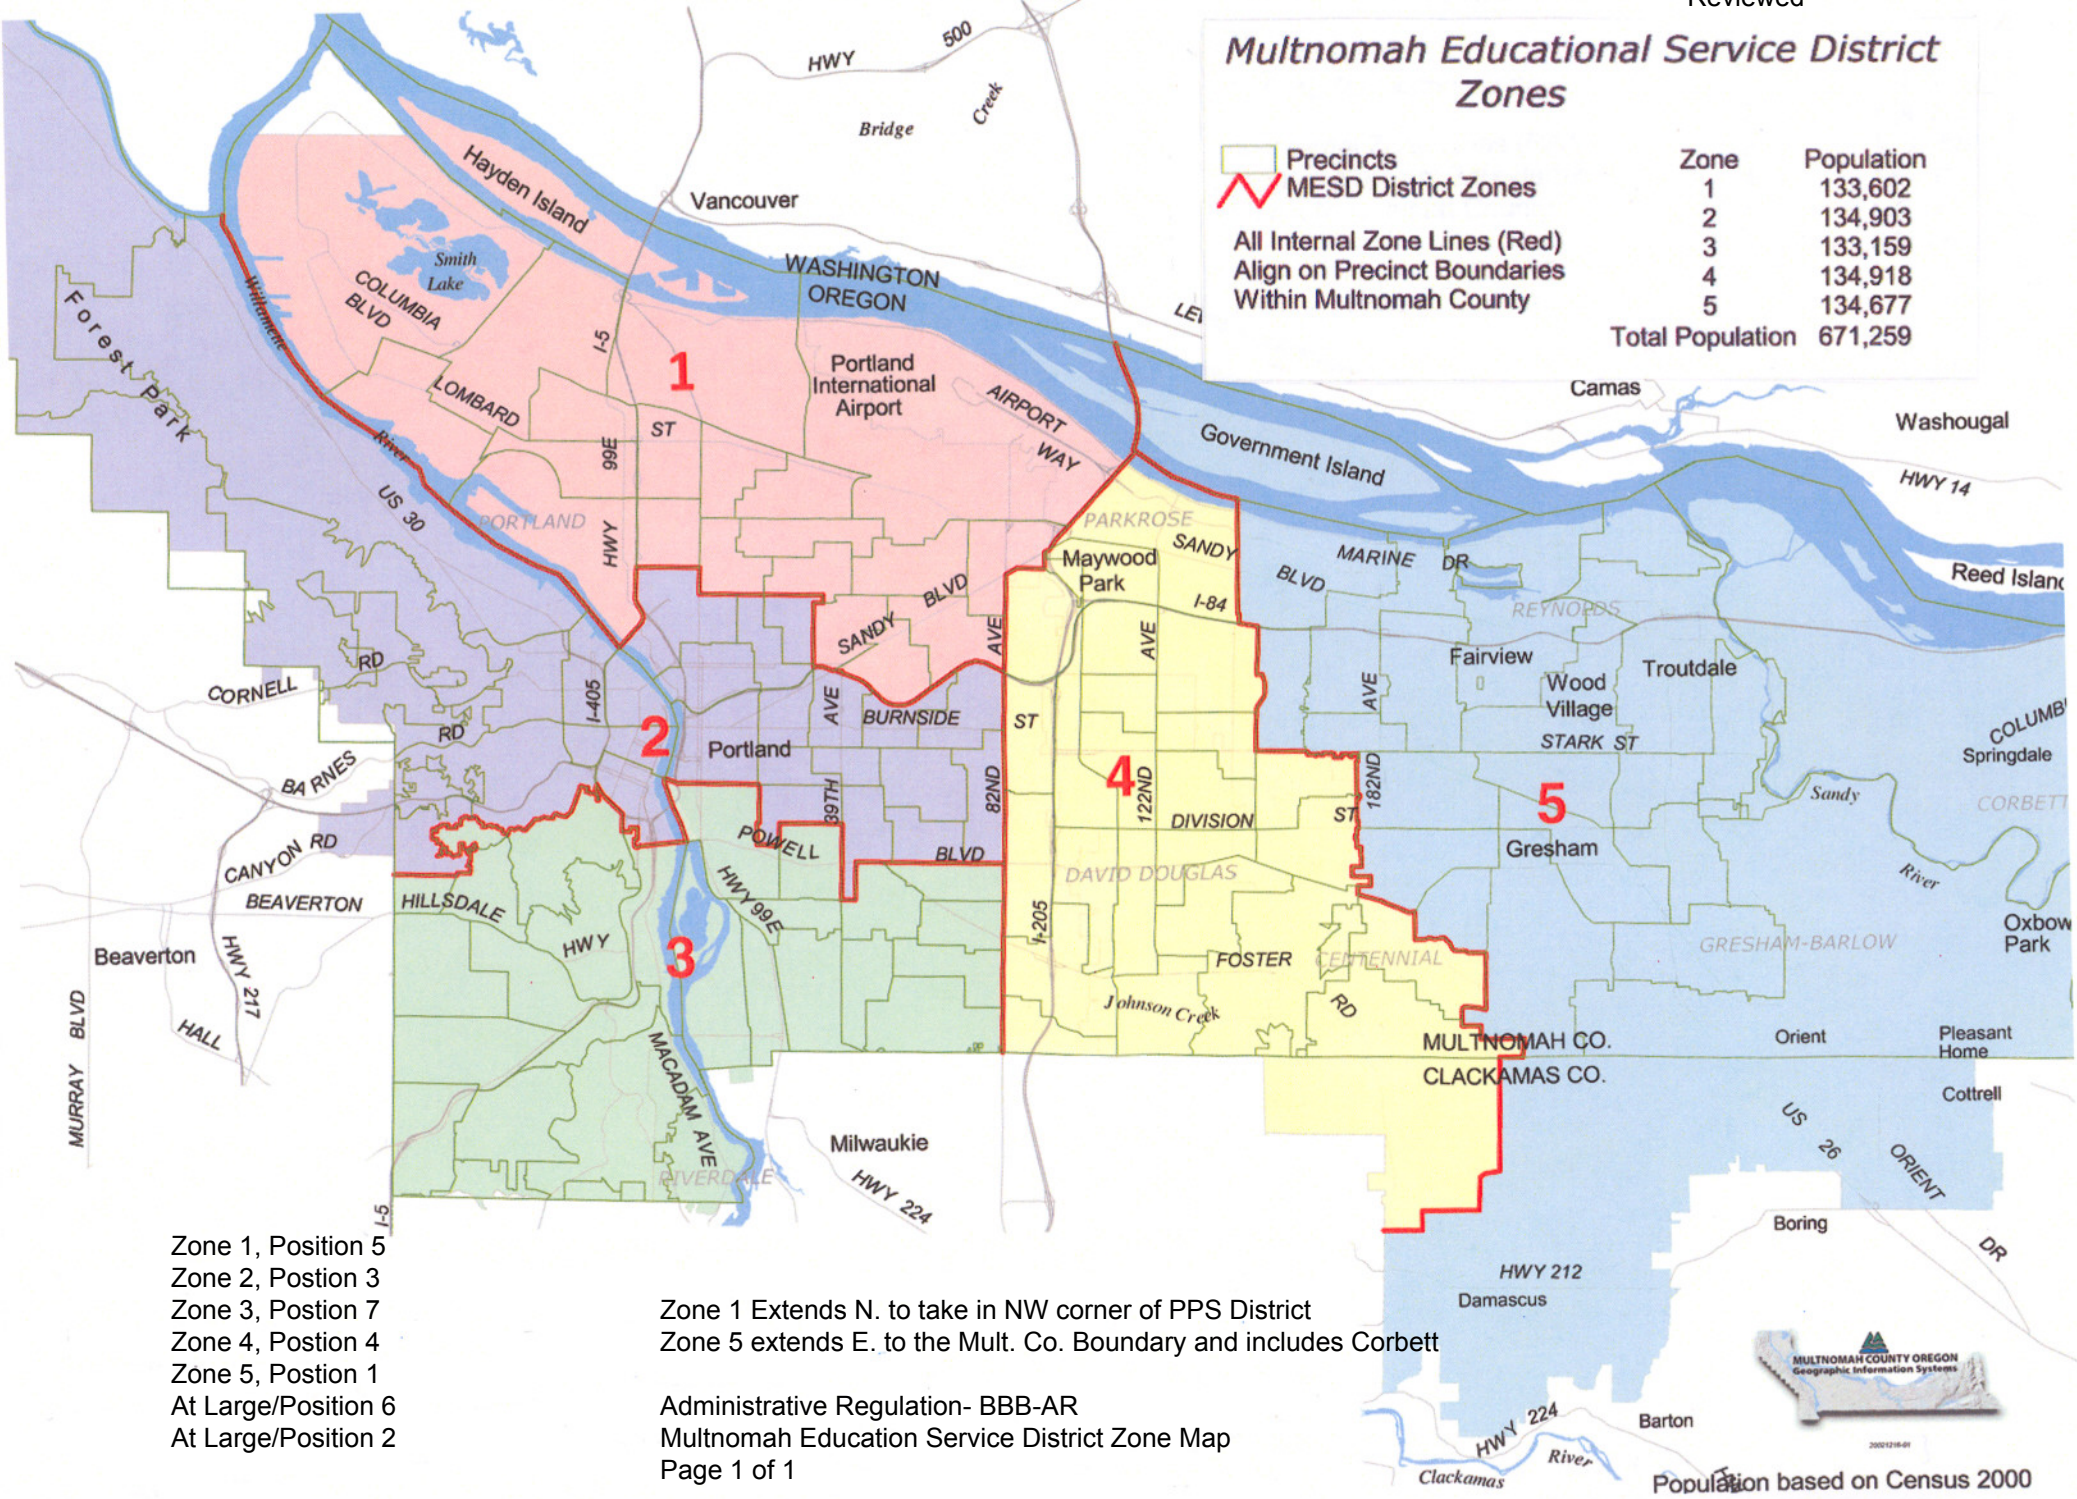

Multnomah Educational Service District Zones

Precincts	MESD District Zones	Zone	Population
		1	133,602
		2	134,903
		3	133,159
		4	134,918
		5	134,677
		Total Population	671,259

All Internal Zone Lines (Red)
 Align on Precinct Boundaries
 Within Multnomah County

- Zone 1, Position 5
- Zone 2, Position 3
- Zone 3, Position 7
- Zone 4, Position 4
- Zone 5, Position 1
- At Large/Position 6
- At Large/Position 2

Zone 1 Extends N. to take in NW corner of PPS District
 Zone 5 extends E. to the Mult. Co. Boundary and includes Corbett